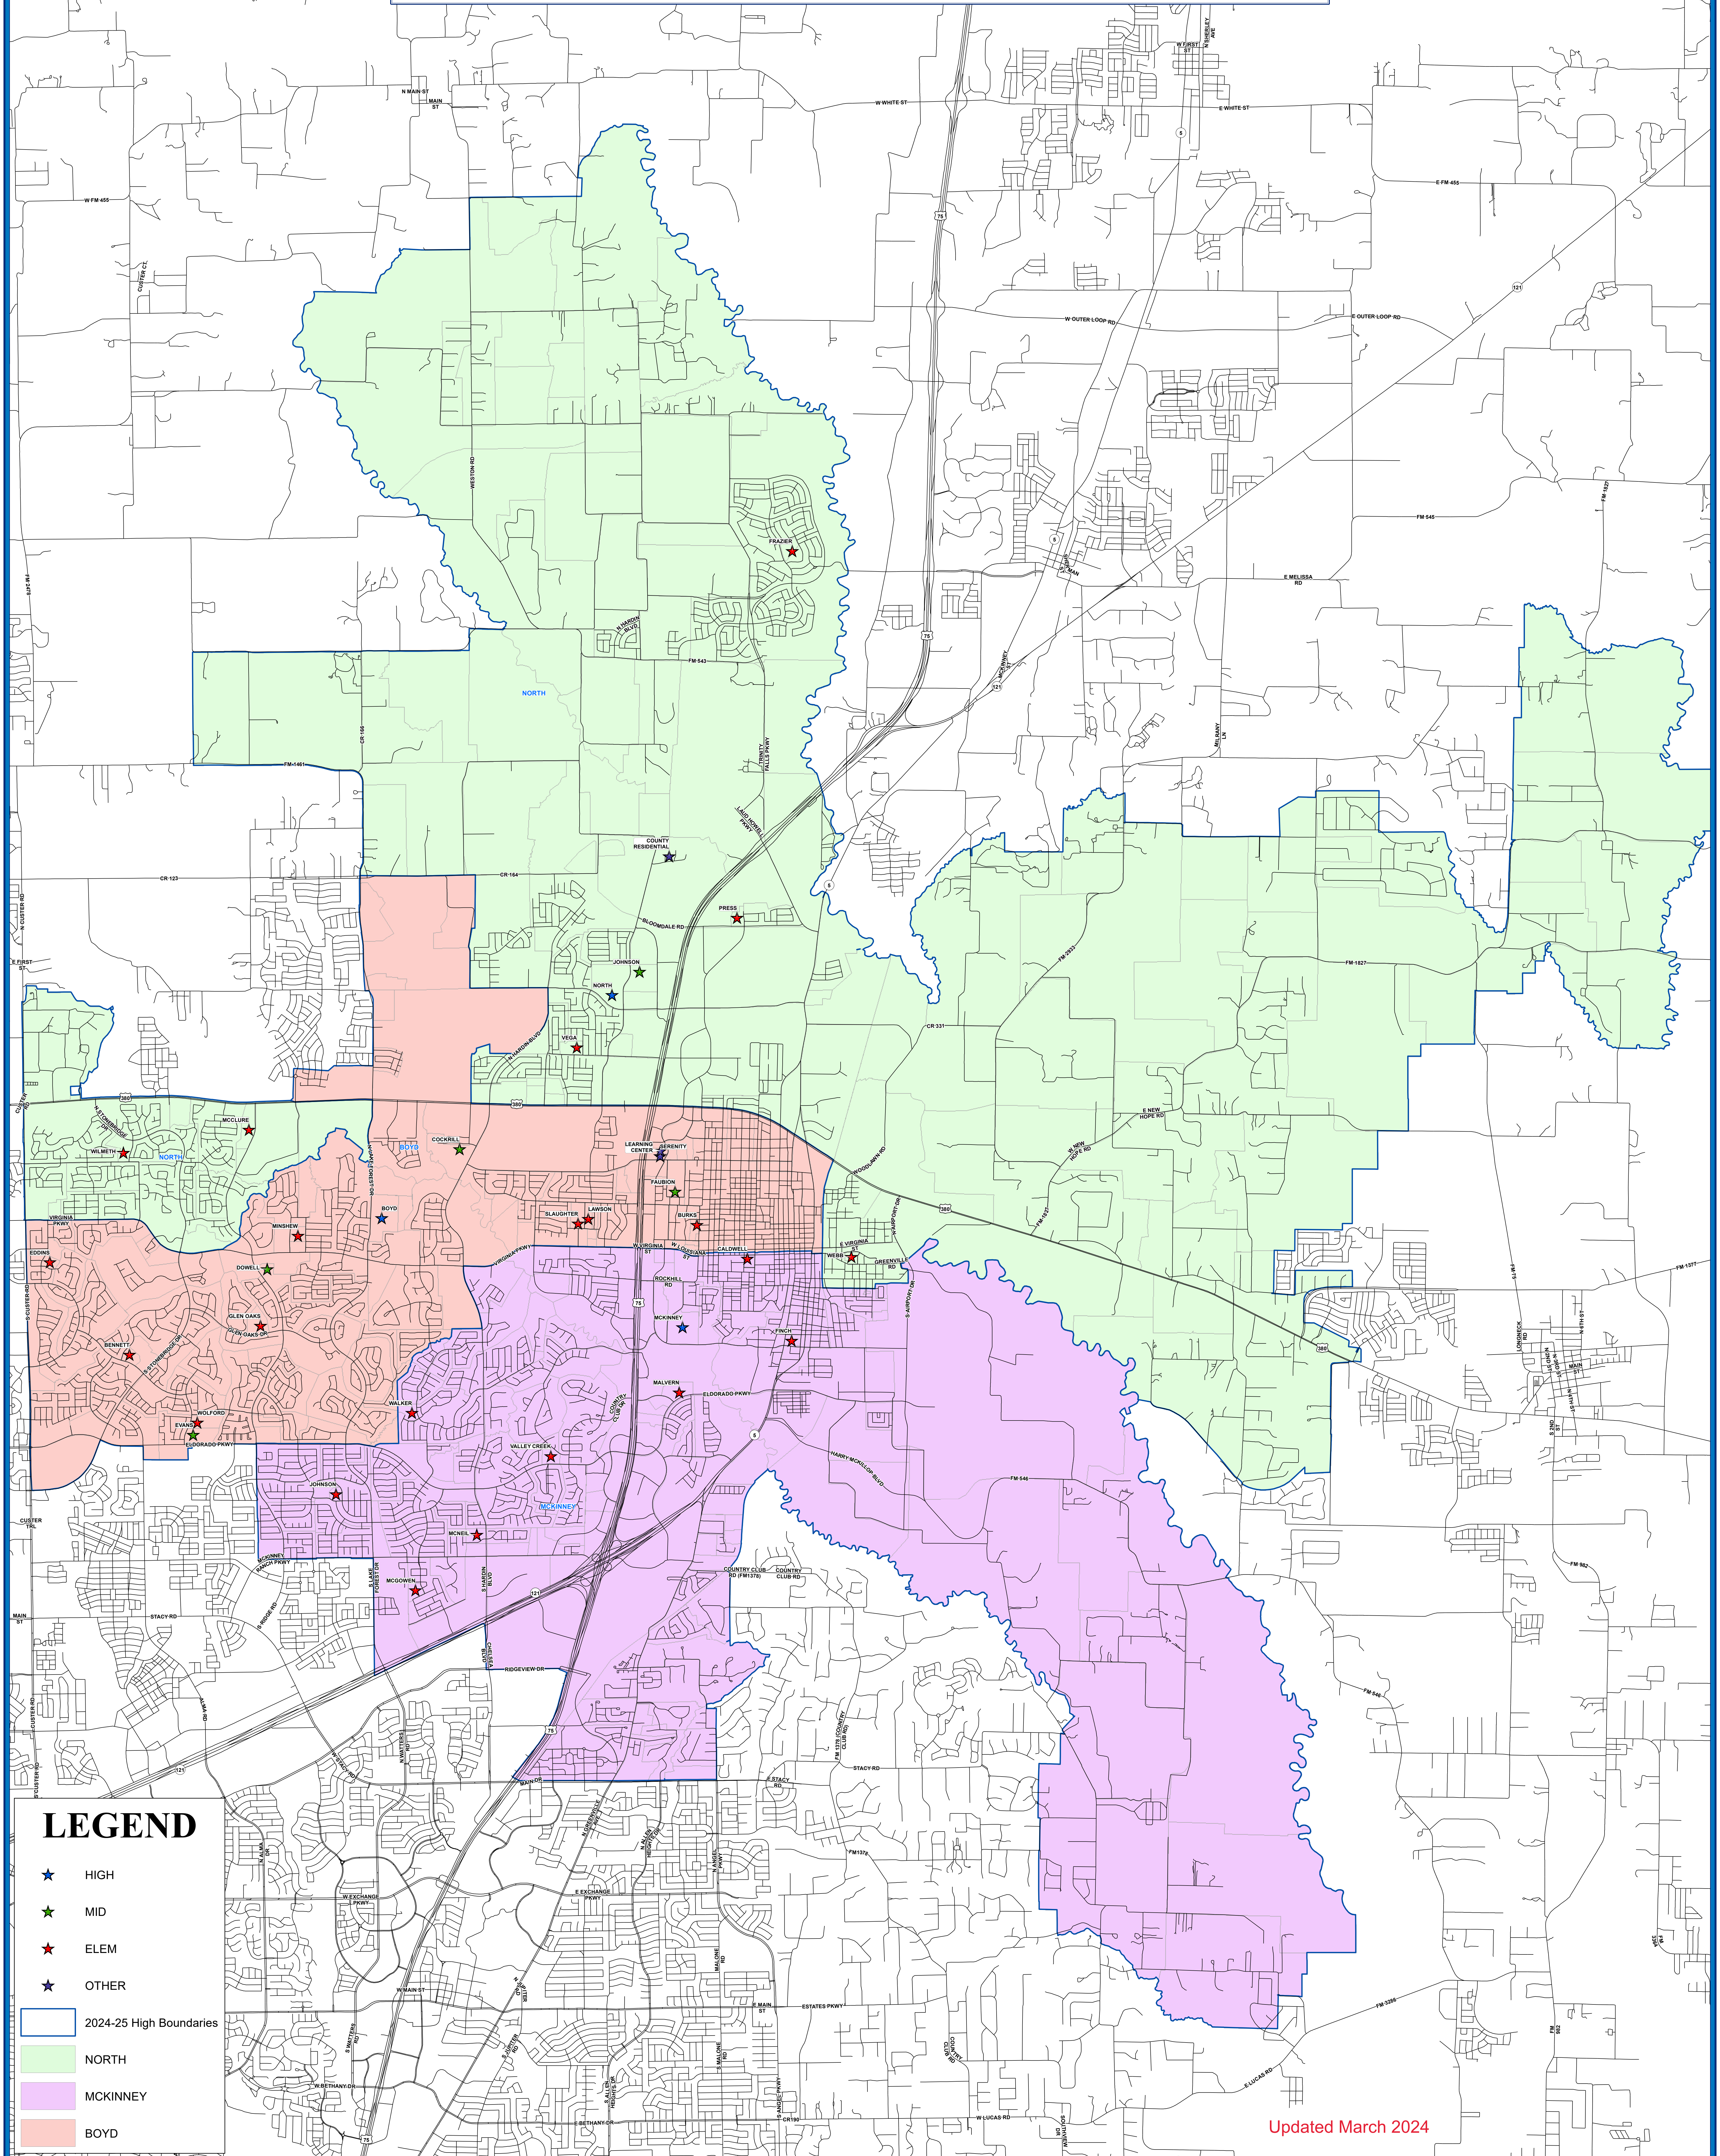

McKinney Independent School District

High Attendance Zones

LEGEND

- ★ HIGH
- ★ MID
- ★ ELEM
- ★ OTHER
- 2024-25 High Boundaries
- NORTH
- MCKINNEY
- BOYD

Updated March 2024