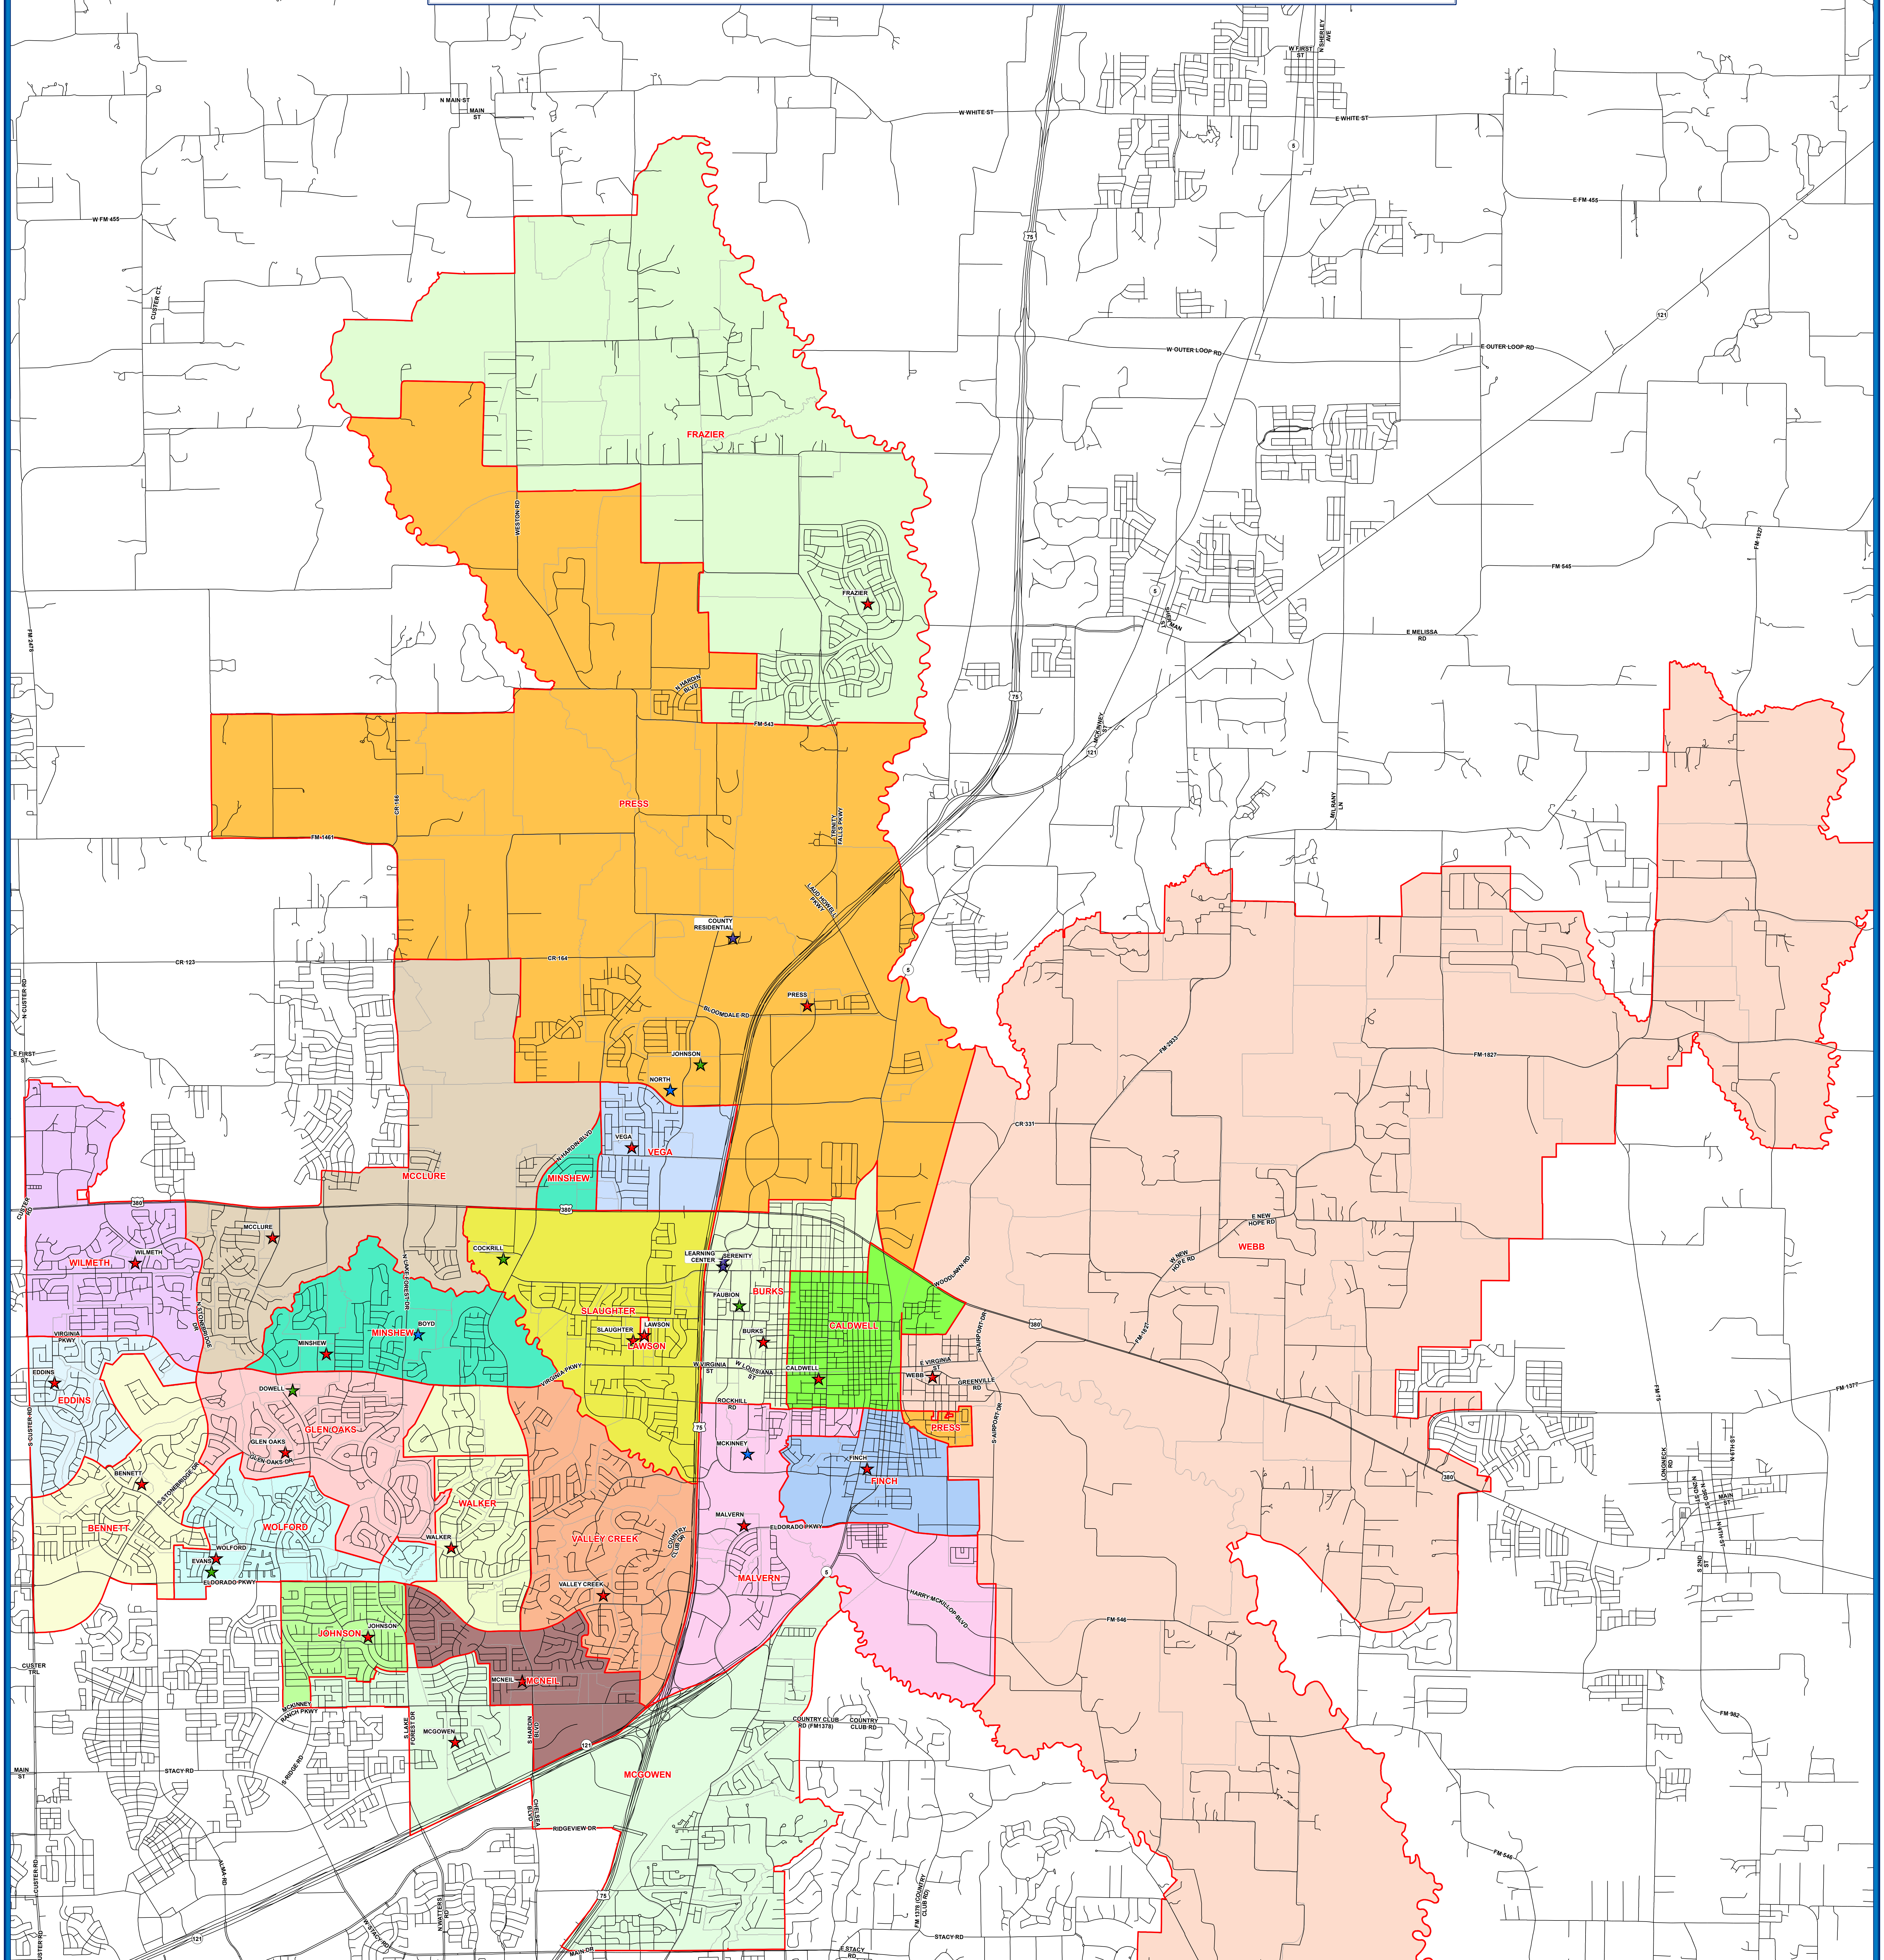

McKinney Independent School District Elementary Attendance Zones

LEGEND

- ★ HIGH
- ★ MID
- ★ ELEM
- ★ OTHER
- 2024-25 Elementary Boundaries
- BENNETT
- BURKS
- CALDWELL
- EDDINS
- FINCH
- FRAZIER
- GLEN OAKS
- JOHNSON
- LAWSON
- MALVERN
- MCCLURE
- MCGOWEN
- MCNEIL
- MINSHEW
- PRESS
- SLAUGHTER
- VALLEY CREEK
- VEGA
- WEBB
- WILMETH
- WOLFORD

Updated March 2024