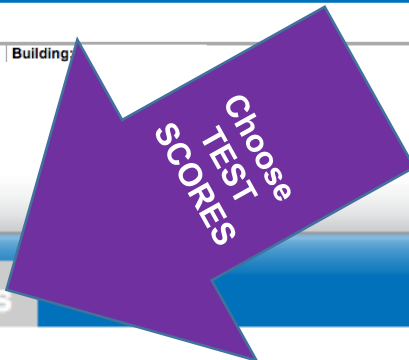

User Name:

Password:

[Forgot My Username or Password](#)
[Click Here to Register for HAC](#)

Login

Login to HAC and choose your student's name.

Home Attendance Grades Registration

Demographic

Student Name: Building: Grade:

Report Card Test Scores

Report Card For Reporting Period 3

View the Report Card for Reporting Period

Accessing STAAR Information in HAC

The screenshot shows a web interface with two tabs: 'Report Card' and 'Test Scores'. Under 'Test Scores', it displays 'STAAR Test: STAAR Level: 1 Form: 1'. Below this, there are two columns: 'Subtest' and 'Scores'. The 'Subtest' column lists 'Reading' and 'Math'. The 'Scores' column contains the following information: